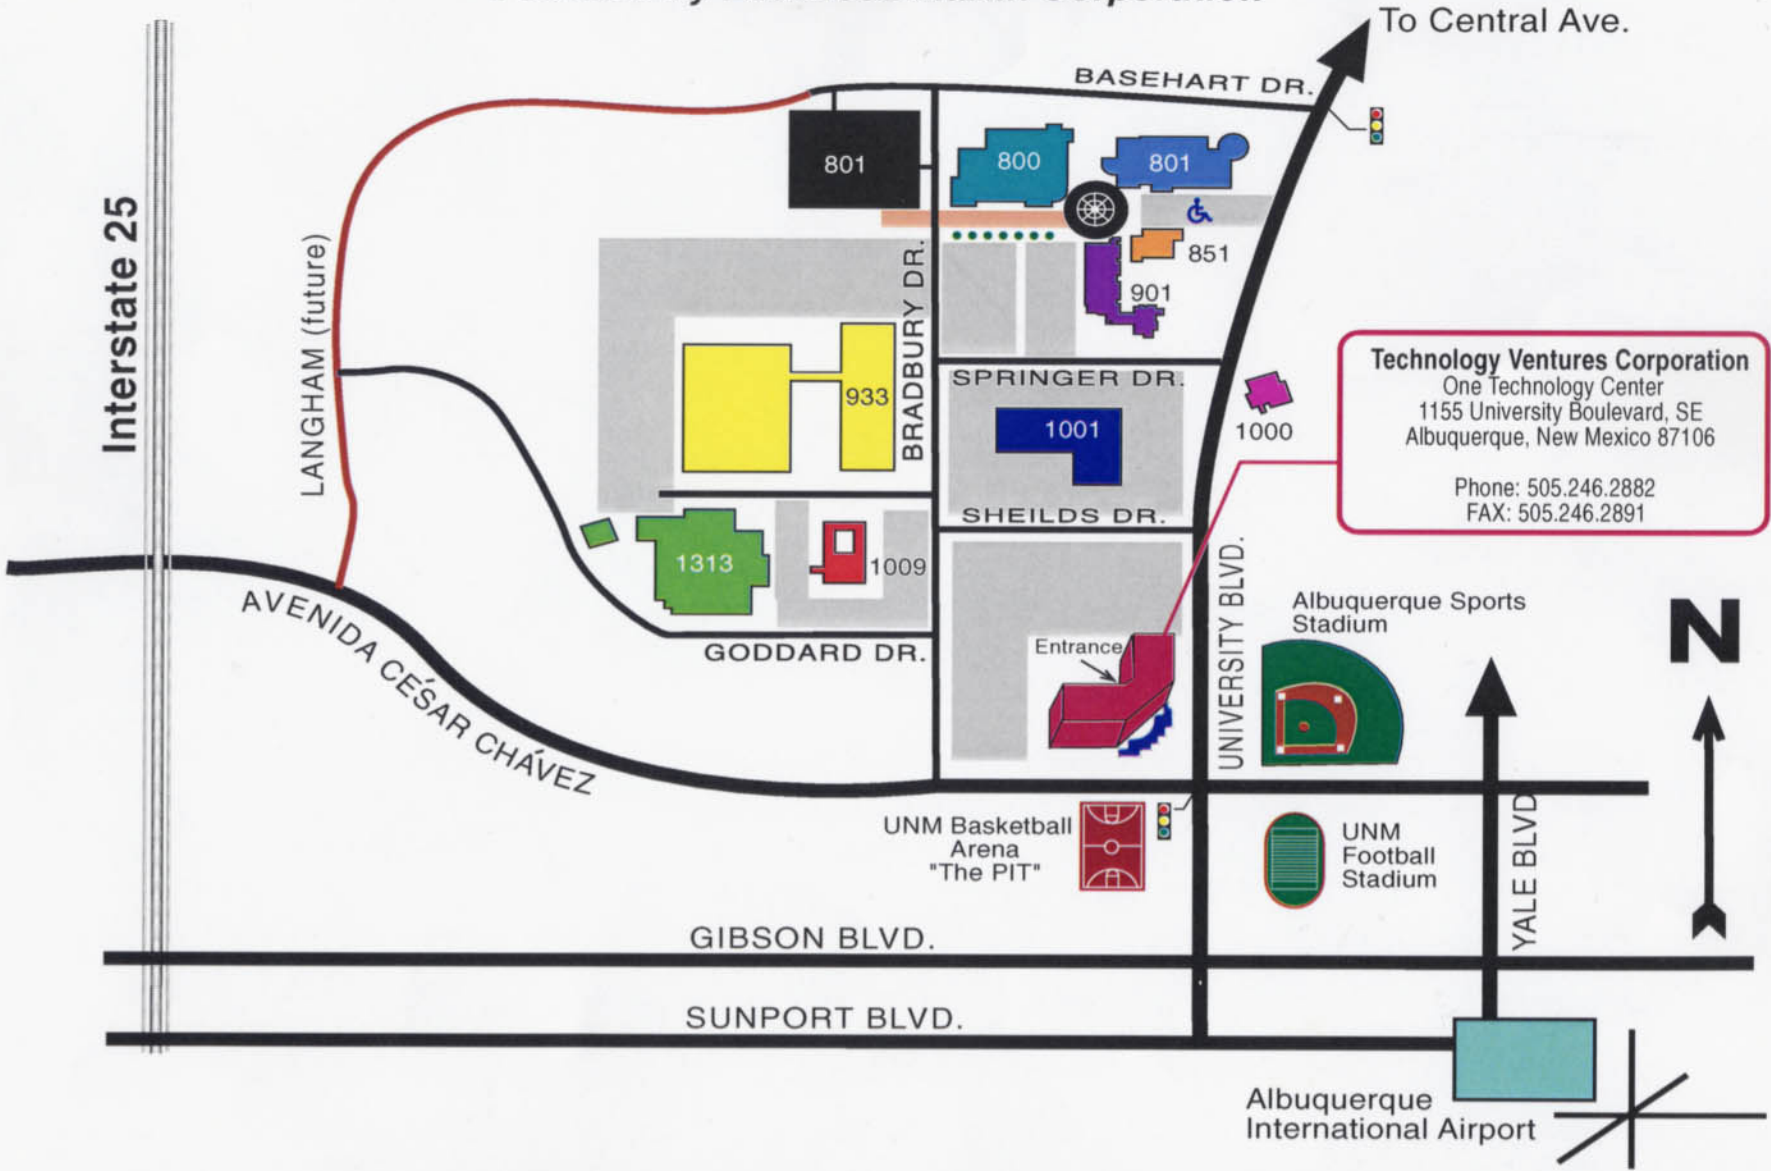

TVC

Technology Ventures Corporation

Founded by Lockheed Martin Corporation

Interstate 25

LANGHAM (future)

AVENIDA CÉSAR CHÁVEZ

801

800

801

851

901

933

1001

1000

1313

1009

Entrance

Albuquerque Sports Stadium

UNM Basketball Arena "The PIT"

UNM Football Stadium

GIBSON BLVD.

SUNPORT BLVD.

UNIVERSITY BLVD.

YALE BLVD

Albuquerque International Airport

To Central Ave.

N